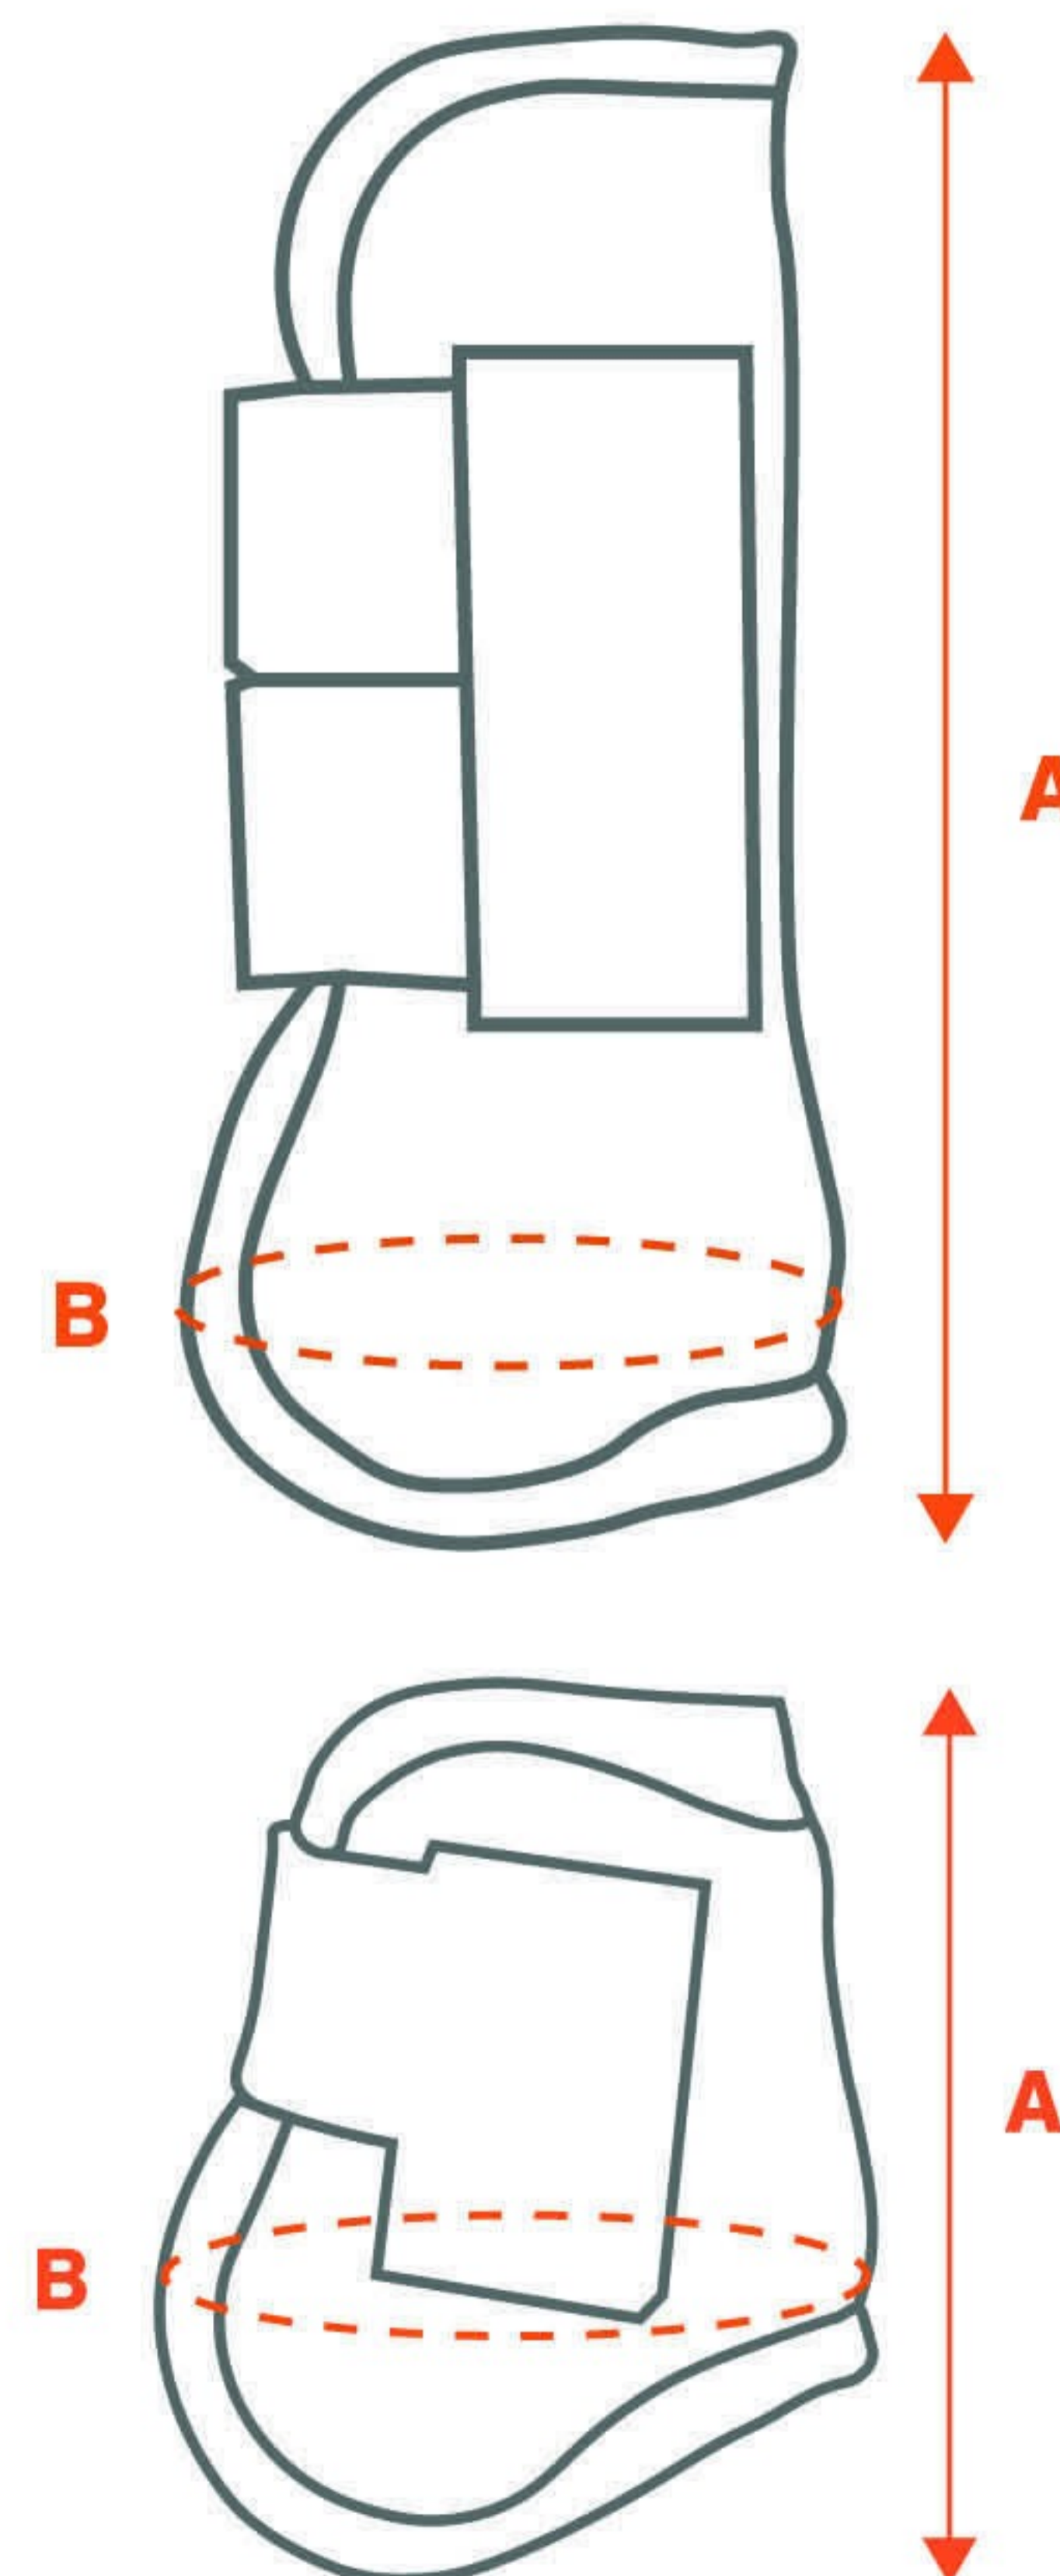

A = Total height

B = Circumference at the widest point

SIZE CHART 180658 Dime fetlock boots

Measurement in cm

Dime fetlock boots			
Size	A: Height	B: Circumference	C: Width
S	14	28	12
L	17	31	17

A = Total height

B = Circumference

C = Width

SIZE CHART 180663 PVC Leg protector strass

Measurement in cm

Frontleg		
Size	A: Height	B: Circumference
S	21	27
L	24	29

Hindleg		
Size	A: Height	B: Circumference
S	10.5	30
L	13	32

A = Total height

B = Circumference at the widest point

SIZE CHART 180685 Brushing boots fur

Measurement in cm

Brushing boots fur		
Size	A: Height	B: Circumference
S	26	25
M	30	28
S	32	32
L	34	34

A = Total height

B = Circumference at the widest point

SIZE CHART 180692 PVC Legprotector with fur

Measurement in cm

Frontleg		
Size	A: Height	B: Circumference
S	24	26
L	28	33

Hindleg			
Size	A: Height	B: Circumference	C: Width
S	16	29	13
L	17	32	17