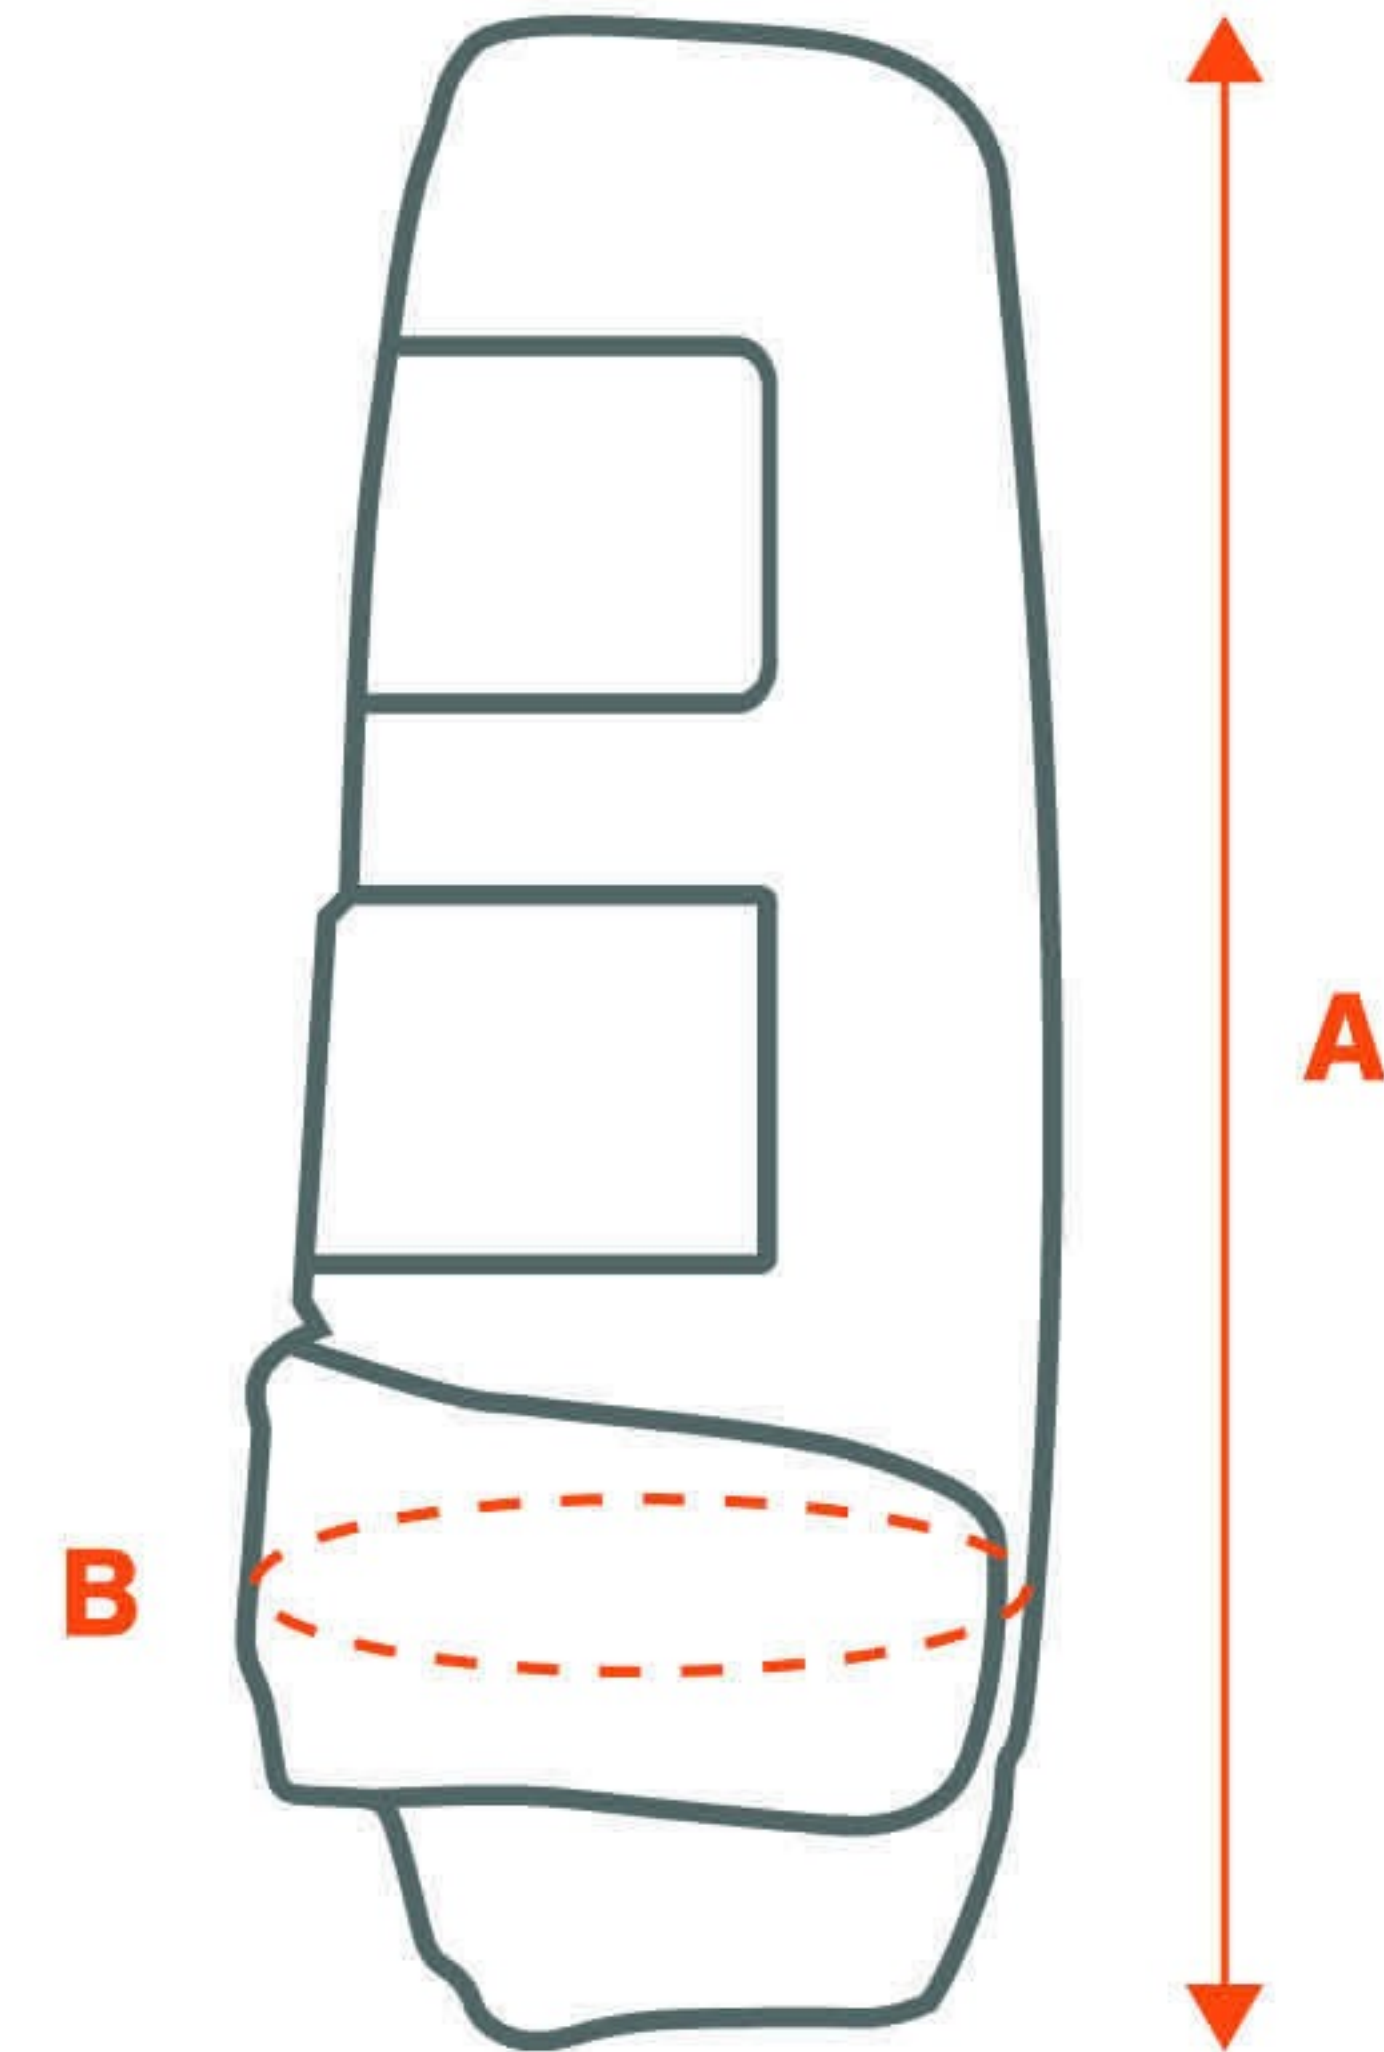

- 1A = Top of the head to bit (single side): shortest position
- 1B = Top of the head to bit (single side): longest position
- 2 = Length browband (measured straight across)
- 3A = Circumference noseband: shortest position
- 3B = Circumference noseband: longest position
- 4A = Width noseband excluding padding
- 4B = Width noseband including padding
- 5 = Length flash strap in longest position

SIZE CHART 180649 PVC Leg protector hindleg

Measurement in cm

PVC Leg protector hindleg		
Size	A: Height	B: Circumference
S	11	23
L	13	28

A = Total height

B = Circumference at the widest point

SIZE CHART 180653 Leg protectors Jolly

Measurement in cm

Leg protectors Jolly		
Size	A: Height	B: Circumference
MINI	14	22
SHETTY	17	24
PONY	20	26

A = Total height

B = Circumference at the widest point

SIZE CHART 180656 PVC Leg protector frontleg

A = Total height

B = Circumference at the widest point

SIZE CHART 180658 Dime fetlock boots

Measurement in cm

Dime fetlock boots			
Size	A: Height	B: Circumference	C: Width
S	14	28	12
L	17	31	17

A = Total height