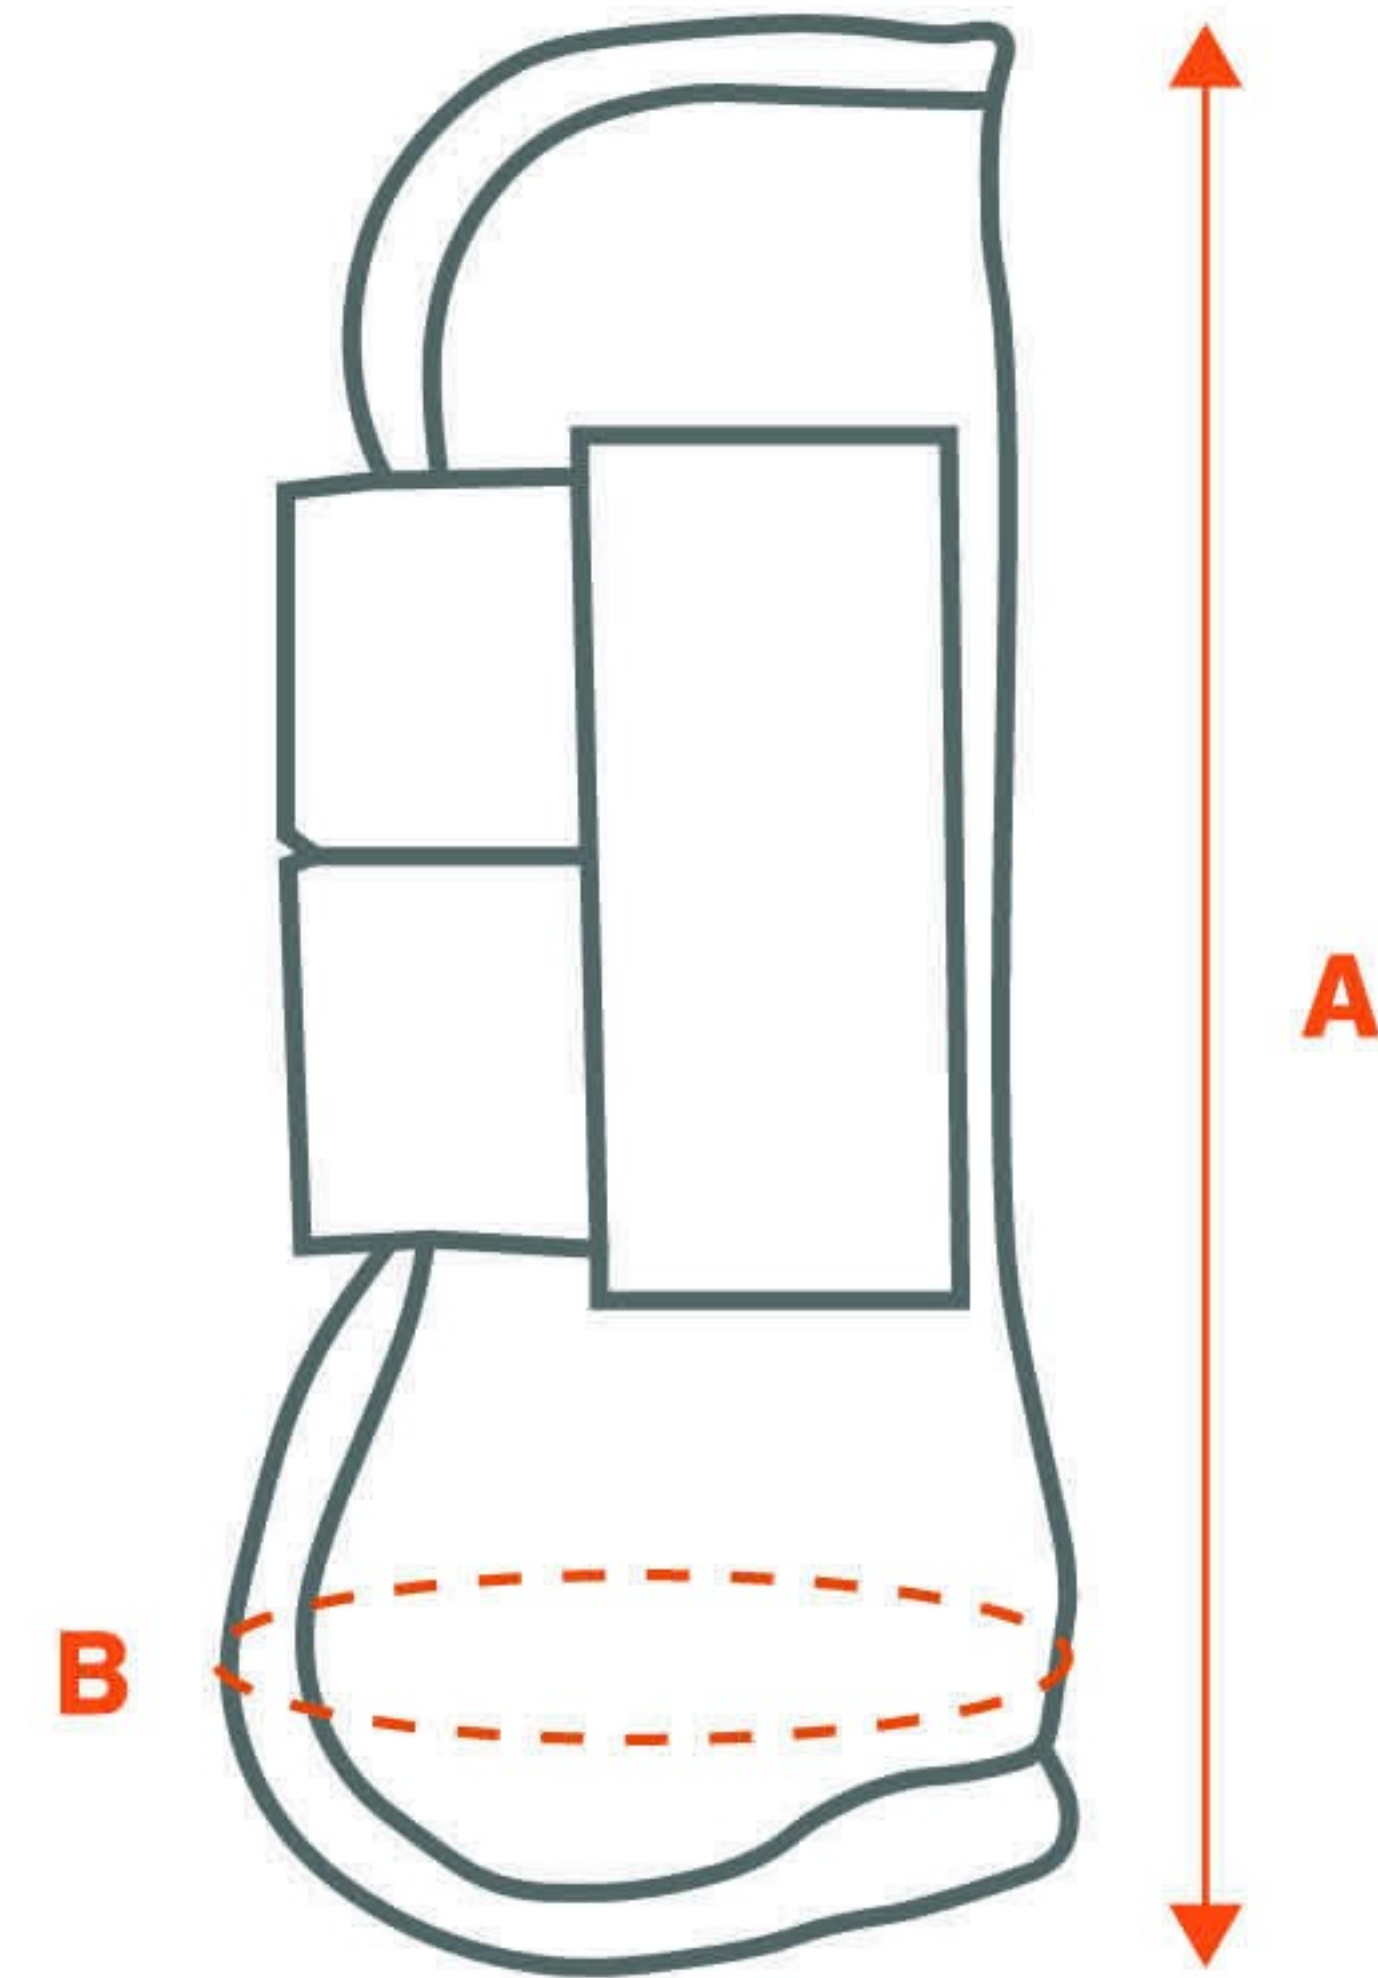

Measurement in cm

Leg protectors Jolly		
Size	A: Height	B: Circumference
MINI	14	22
SHETTY	17	24
PONY	20	26

A = Total height

B = Circumference at the widest point

SIZE CHART 180656 PVC Leg protector frontleg

Measurement in cm

PVC Leg protector frontleg		
Size	A: Height	B: Circumference
S	20	28
L	25	31

A = Total height

B = Circumference at the widest point

SIZE CHART 180657 Dime tendon boots

Measurement in cm

Dime tendon boots		
Size	A: Height	B: Circumference
S	22	24
L	25	26

A = Total height

B = Circumference at the widest point

SIZE CHART 180658 Dime fetlock boots

Measurement in cm

Dime fetlock boots			
Size	A: Height	B: Circumference	C: Width
S	14	28	12
L	17	31	17

A = Total height

B = Circumference

C = Width

SIZE CHART 180663 PVC Leg protector strass

Measurement in cm

Frontleg		
Size	A: Height	B: Circumference
S	21	27
L	24	29

Hindleg		
Size	A: Height	B: Circumference
S	10.5	30
L	13	32