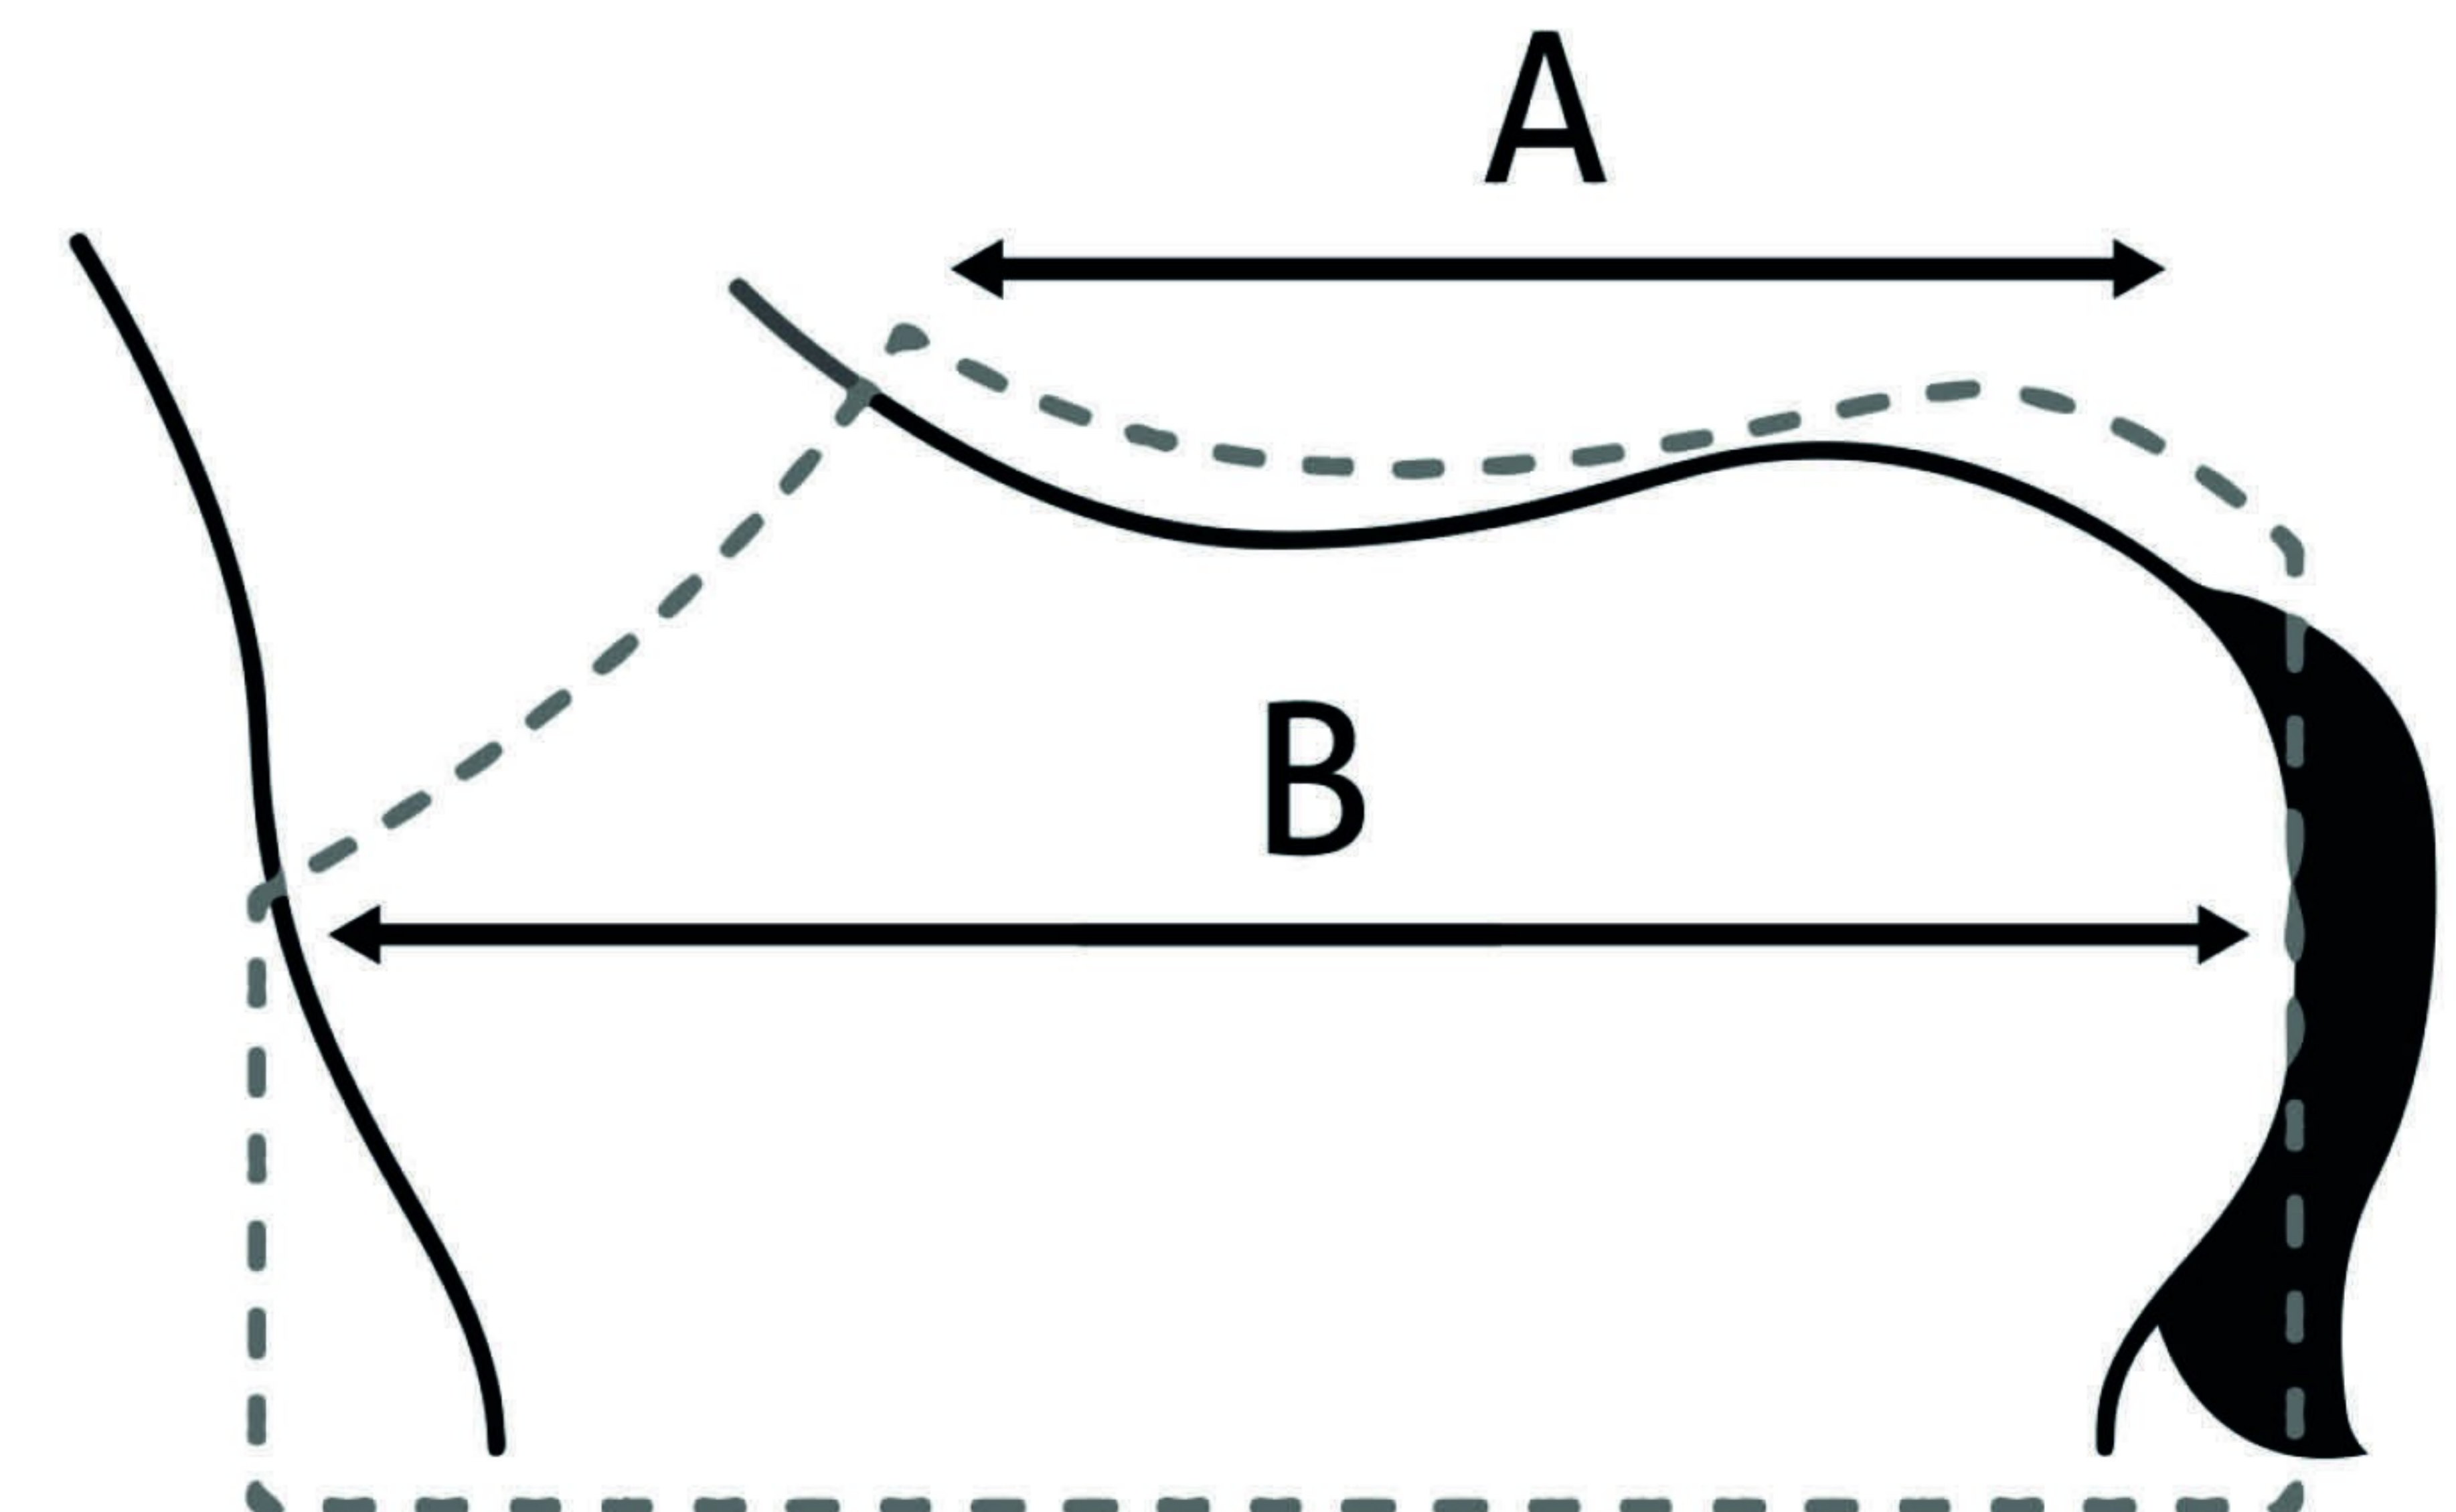

SPECIAL UK SIZES			
Upper size (A)	Bottom size (B)	Bottom size inches	Bottom size feet
120	170	66"	5'6
140	190	75"	6'3
150	200	78"	6'6

SIZE CHART 180094 Bridle Favorit

Measurement in cm

Favorit			
	PONY	COB	FULL
1A	40	44	49
1B	50	54	59
2	37	40	43
3A	56	58	62
3B	62	64	68
4A	4	4	4
4B	5	5	5
5	53	58	63

- 1A = Top of the head to bit (single side): shortest position
- 1B = Top of the head to bit (single side): longest position
- 2 = Length browband (measured straight across)
- 3A = Circumference noseband: shortest position
- 3B = Circumference noseband: longest position
- 4A = Width noseband excluding padding
- 4B = Width noseband including padding
- 5 = Length flash strap in longest position

SIZE CHART 180649 PVC Leg protector hindleg

Measurement in cm

PVC Leg protector hindleg		
Size	A: Height	B: Circumference
S	11	23
L	13	28

A = Total height

B = Circumference at the widest point

SIZE CHART 180653 Leg protectors Jolly

A = Total height

B = Circumference at the widest point

SIZE CHART 180658 Dime fetlock boots

Measurement in cm

Dime fetlock boots			
Size	A: Height	B: Circumference	C: Width
S	14	28	12
L	17	31	17

A = Total height