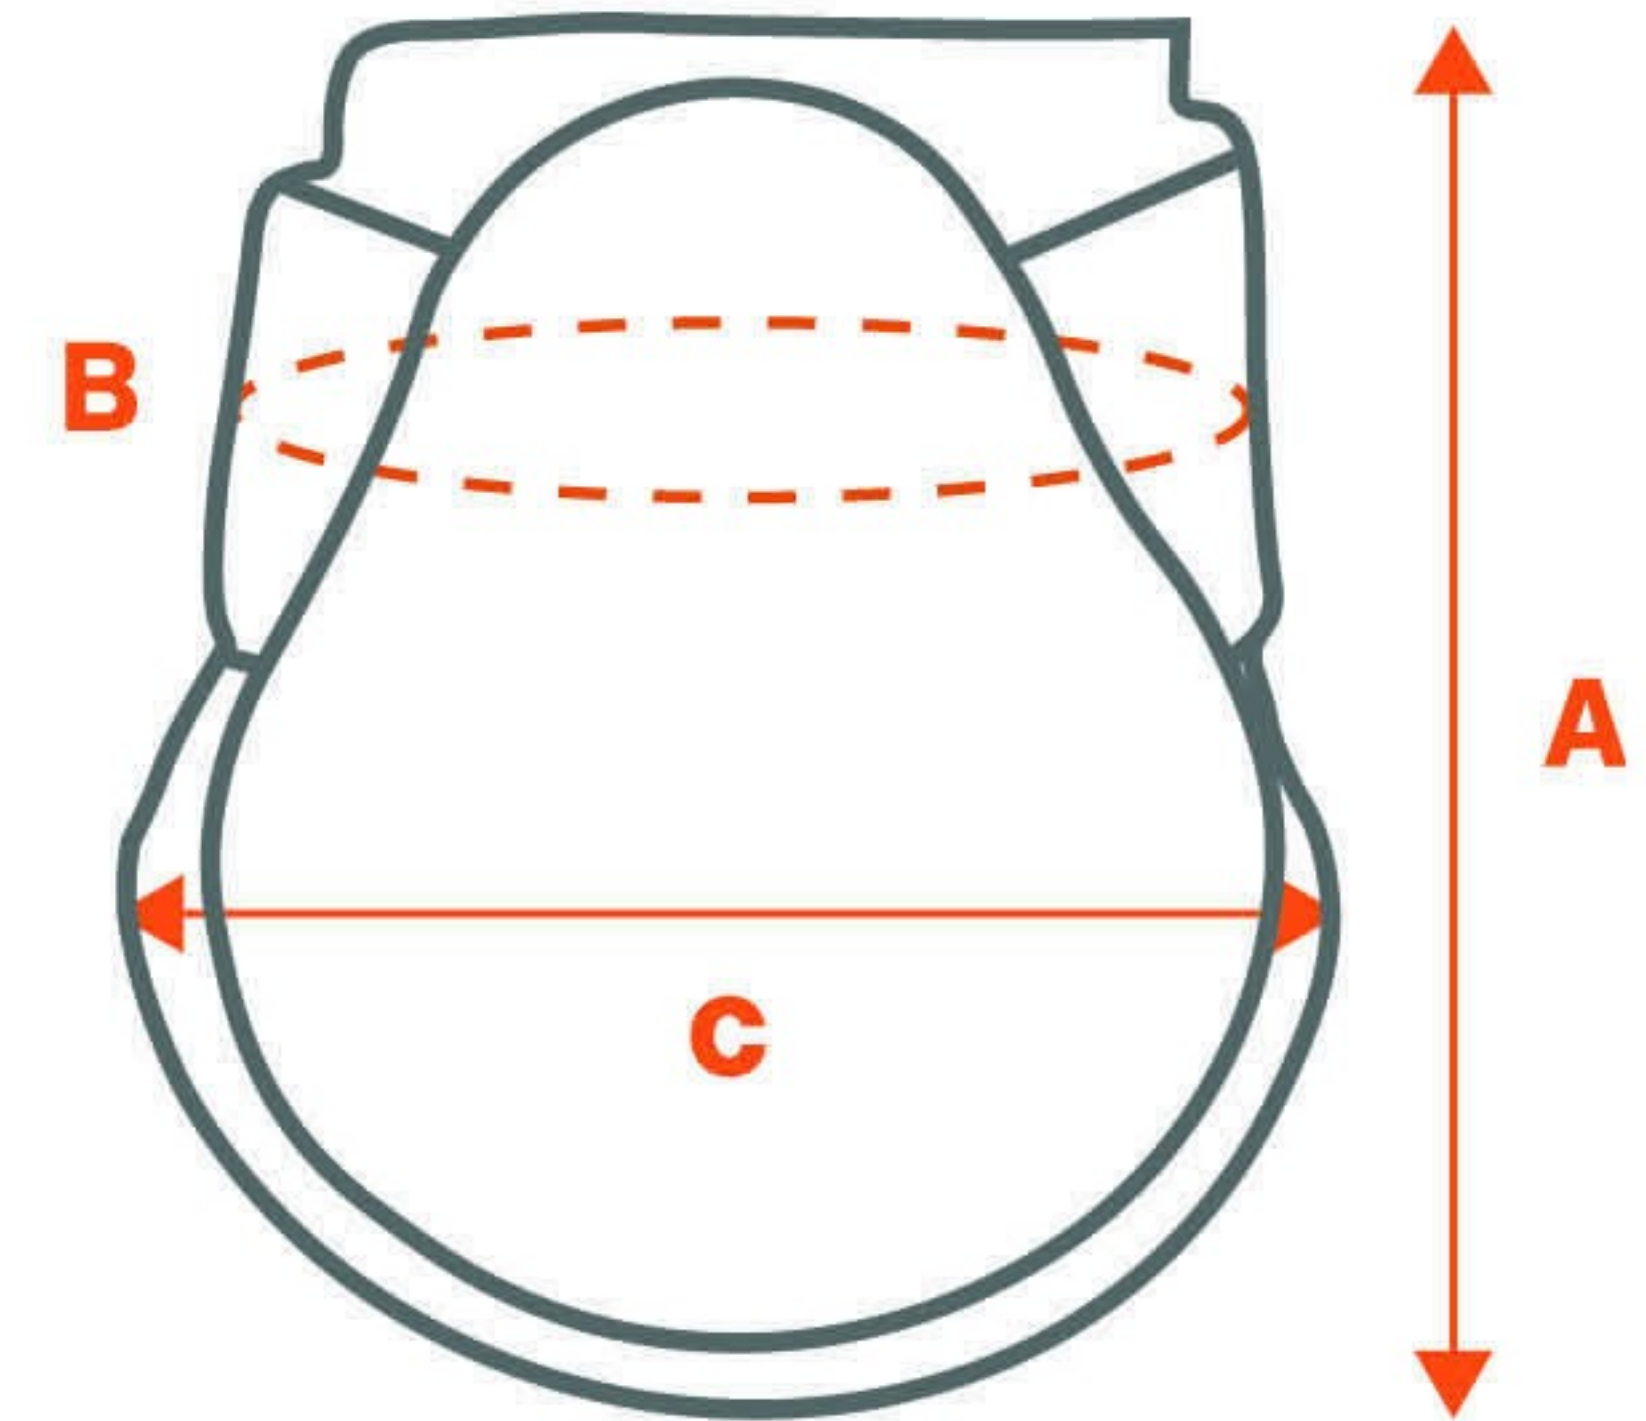

Measurement in cm

PVC Leg protector frontleg		
Size	A: Height	B: Circumference
S	20	28
L	25	31

A = Total height

B = Circumference at the widest point

SIZE CHART 180657 Dime tendon boots

Measurement in cm

Dime tendon boots		
Size	A: Height	B: Circumference
S	22	24
L	25	26

A = Total height

B = Circumference at the widest point

SIZE CHART 180658 Dime fetlock boots

Measurement in cm

Dime fetlock boots			
Size	A: Height	B: Circumference	C: Width
S	14	28	12
L	17	31	17

A = Total height

B = Circumference

C = Width

SIZE CHART 180663 PVC Leg protector strass

Measurement in cm

Frontleg		
Size	A: Height	B: Circumference
S	21	27
L	24	29

Hindleg		
Size	A: Height	B: Circumference
S	10.5	30
L	13	32

A = Total height

B = Circumference at the widest point

SIZE CHART 180685 Brushing boots fur

Measurement in cm

Brushing boots fur		
Size	A: Height	B: Circumference
S	26	25
M	30	28
S	32	32
L	34	34

A = Total height