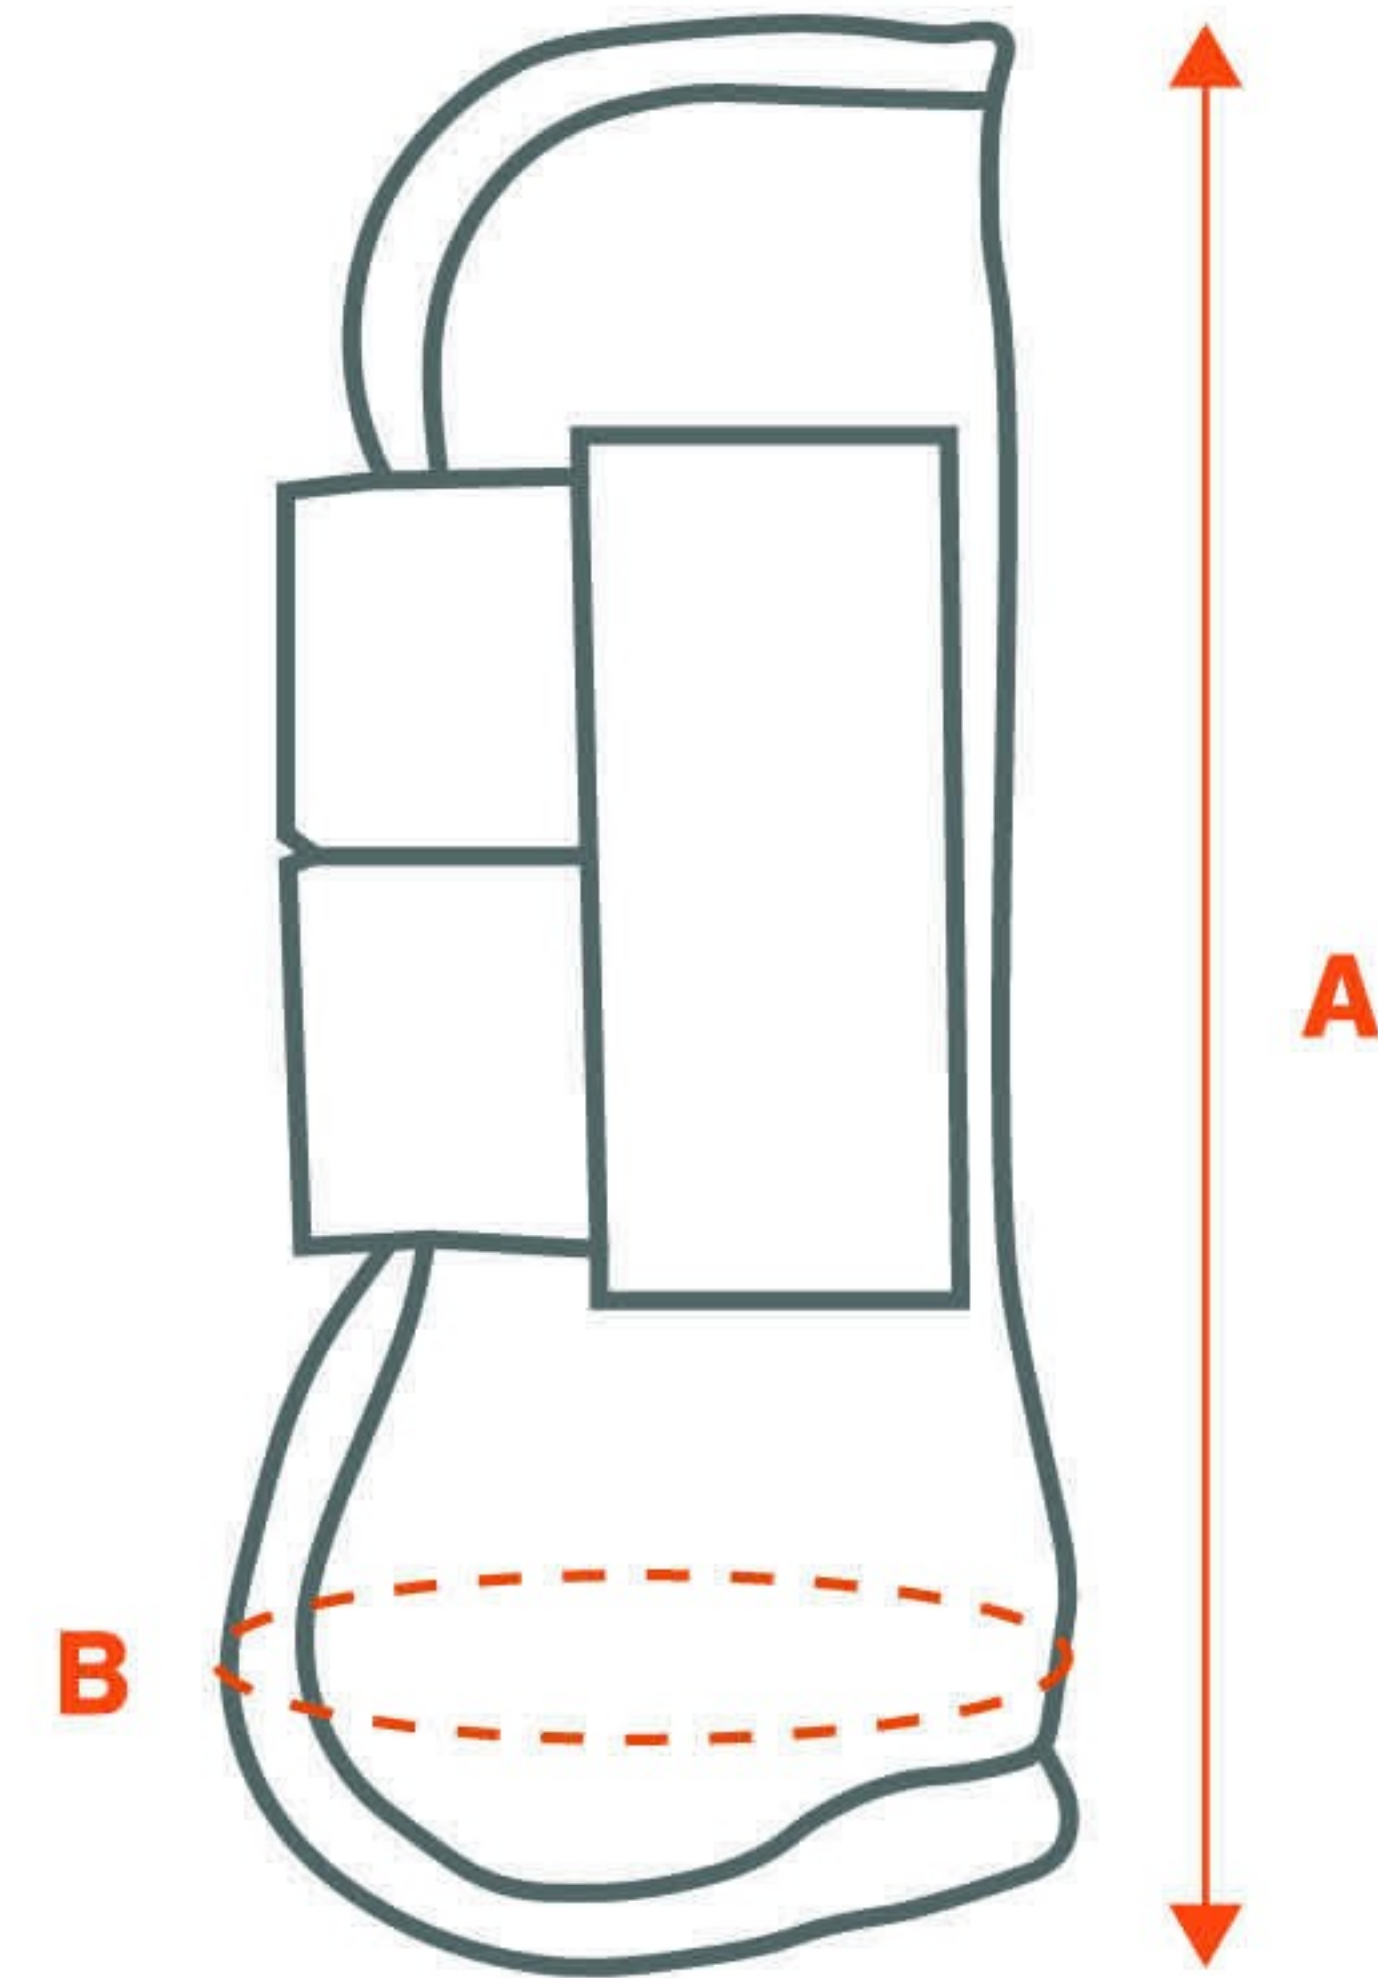

SIZE CHART 180649 PVC Leg protector hindleg

Measurement in cm

PVC Leg protector hindleg		
Size	A: Height	B: Circumference
S	11	23
L	13	28

A = Total height

B = Circumference at the widest point

SIZE CHART 180653 Leg protectors Jolly

Measurement in cm

Leg protectors Jolly		
Size	A: Height	B: Circumference
MINI	14	22
SHETTY	17	24
PONY	20	26

A = Total height

B = Circumference at the widest point

SIZE CHART 180656 PVC Leg protector frontleg

Measurement in cm

PVC Leg protector frontleg		
Size	A: Height	B: Circumference
S	20	28
L	25	31

A = Total height

B = Circumference at the widest point

SIZE CHART 180657 Dime tendon boots

Measurement in cm

Dime tendon boots		
Size	A: Height	B: Circumference
S	22	24
L	25	26

A = Total height

B = Circumference at the widest point

SIZE CHART 180658 Dime fetlock boots

Measurement in cm

Dime fetlock boots			
Size	A: Height	B: Circumference	C: Width
S	14	28	12
L	17	31	17

A = Total height