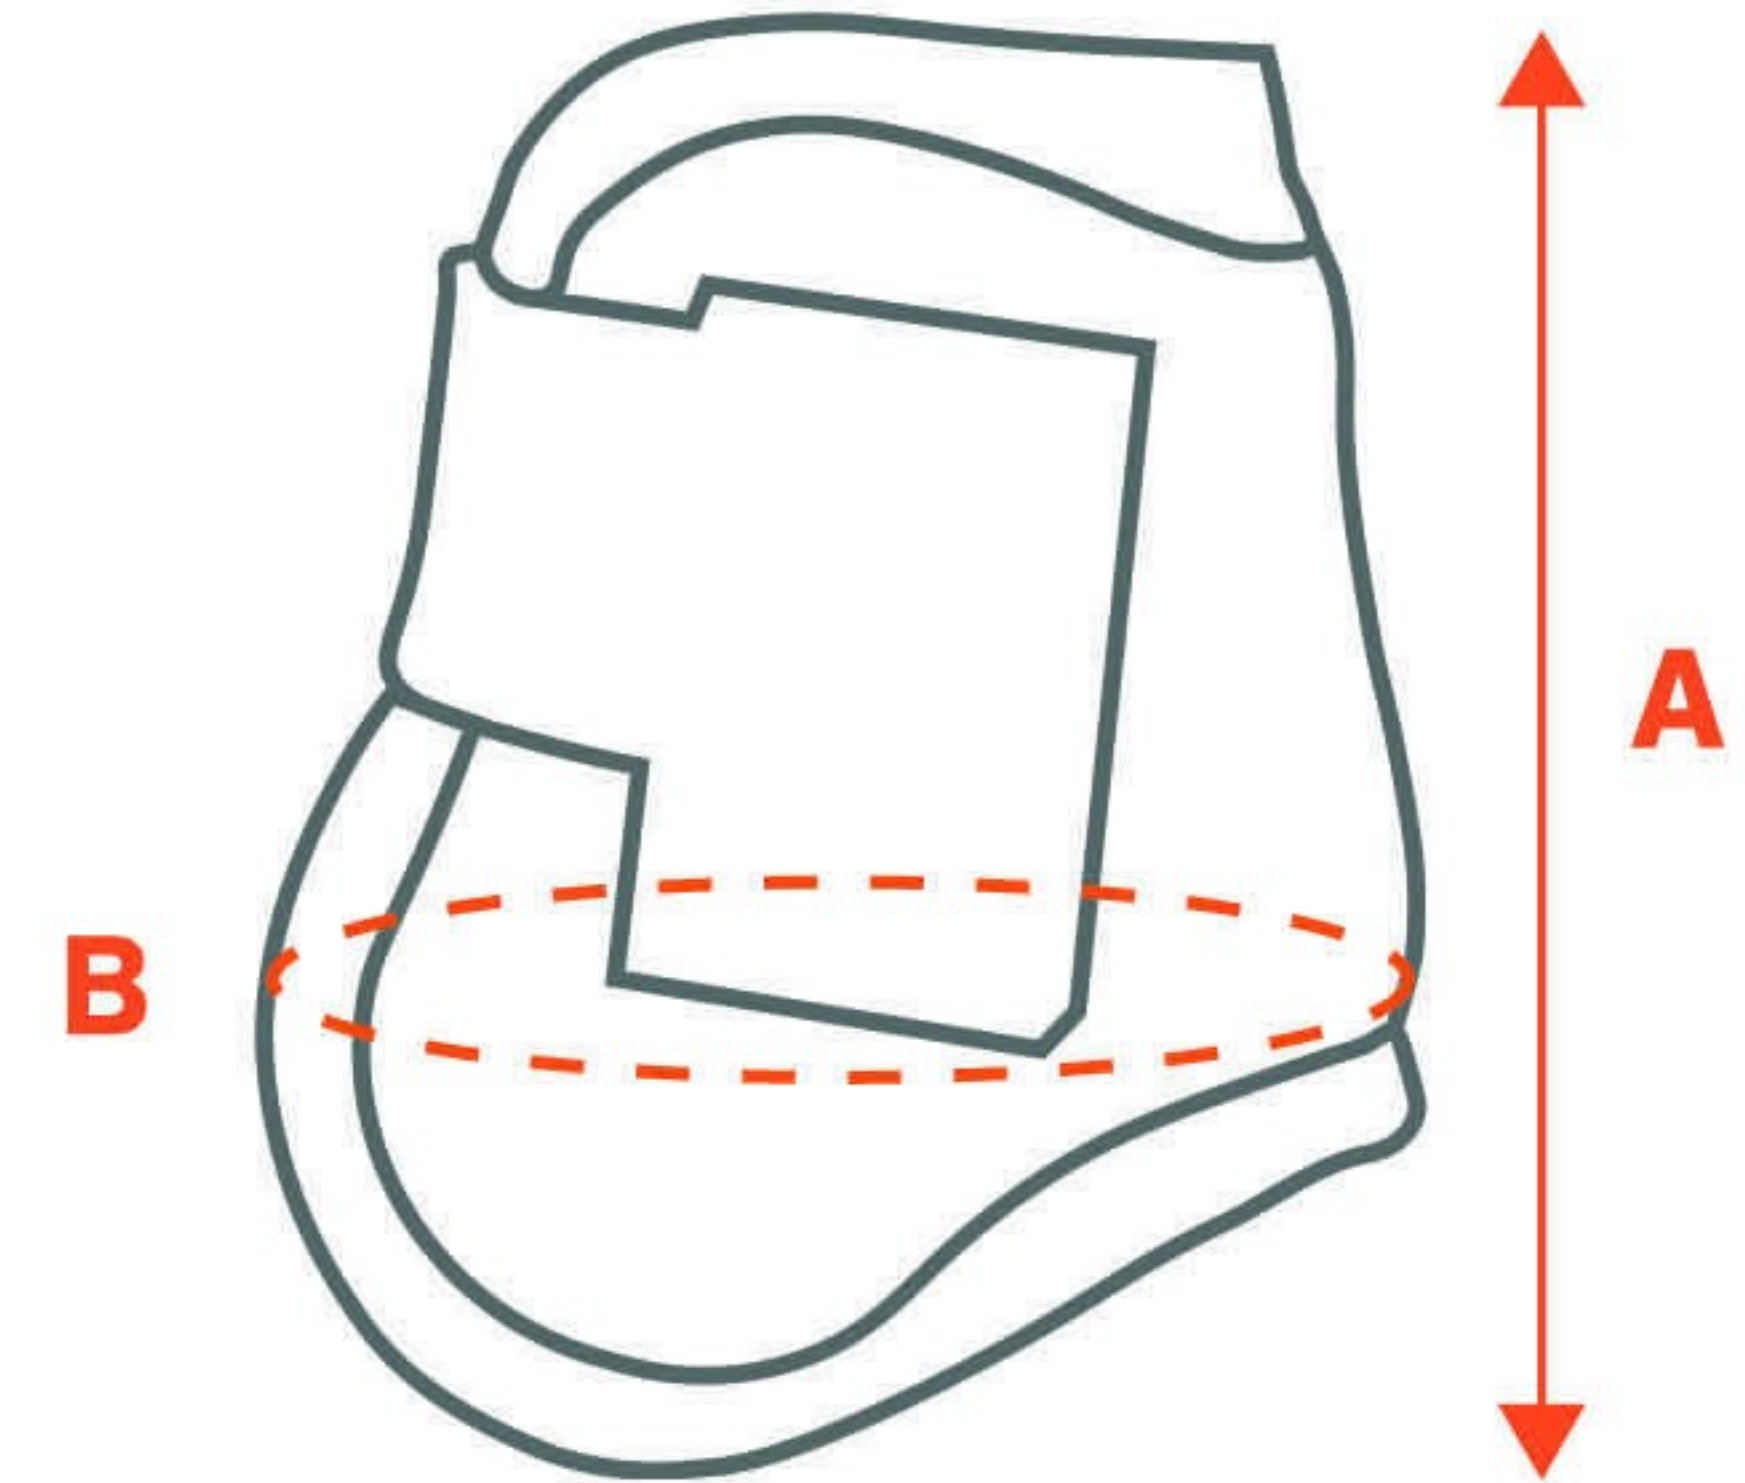

SPECIAL UK SIZES			
Upper size (A)	Bottom size (B)	Bottom size inches	Bottom size feet
120	170	66"	5'6
140	190	75"	6'3
150	200	78"	6'6

SIZE CHART 180094 Bridle Favorit

Measurement in cm

Favorit			
	PONY	COB	FULL
1A	40	44	49
1B	50	54	59
2	37	40	43
3A	56	58	62
3B	62	64	68
4A	4	4	4
4B	5	5	5
5	53	58	63

- 1A = Top of the head to bit (single side): shortest position
- 1B = Top of the head to bit (single side): longest position
- 2 = Length browband (measured straight across)
- 3A = Circumference noseband: shortest position
- 3B = Circumference noseband: longest position
- 4A = Width noseband excluding padding
- 4B = Width noseband including padding
- 5 = Length flash strap in longest position

SIZE CHART 180649 PVC Leg protector hindleg

Measurement in cm

PVC Leg protector hindleg		
Size	A: Height	B: Circumference
S	11	23
L	13	28

A = Total height

B = Circumference at the widest point

SIZE CHART 180653 Leg protectors Jolly

Measurement in cm

Leg protectors Jolly		
Size	A: Height	B: Circumference
MINI	14	22
SHETTY	17	24
PONY	20	26

A = Total height

B = Circumference at the widest point

SIZE CHART 180656 PVC Leg protector frontleg