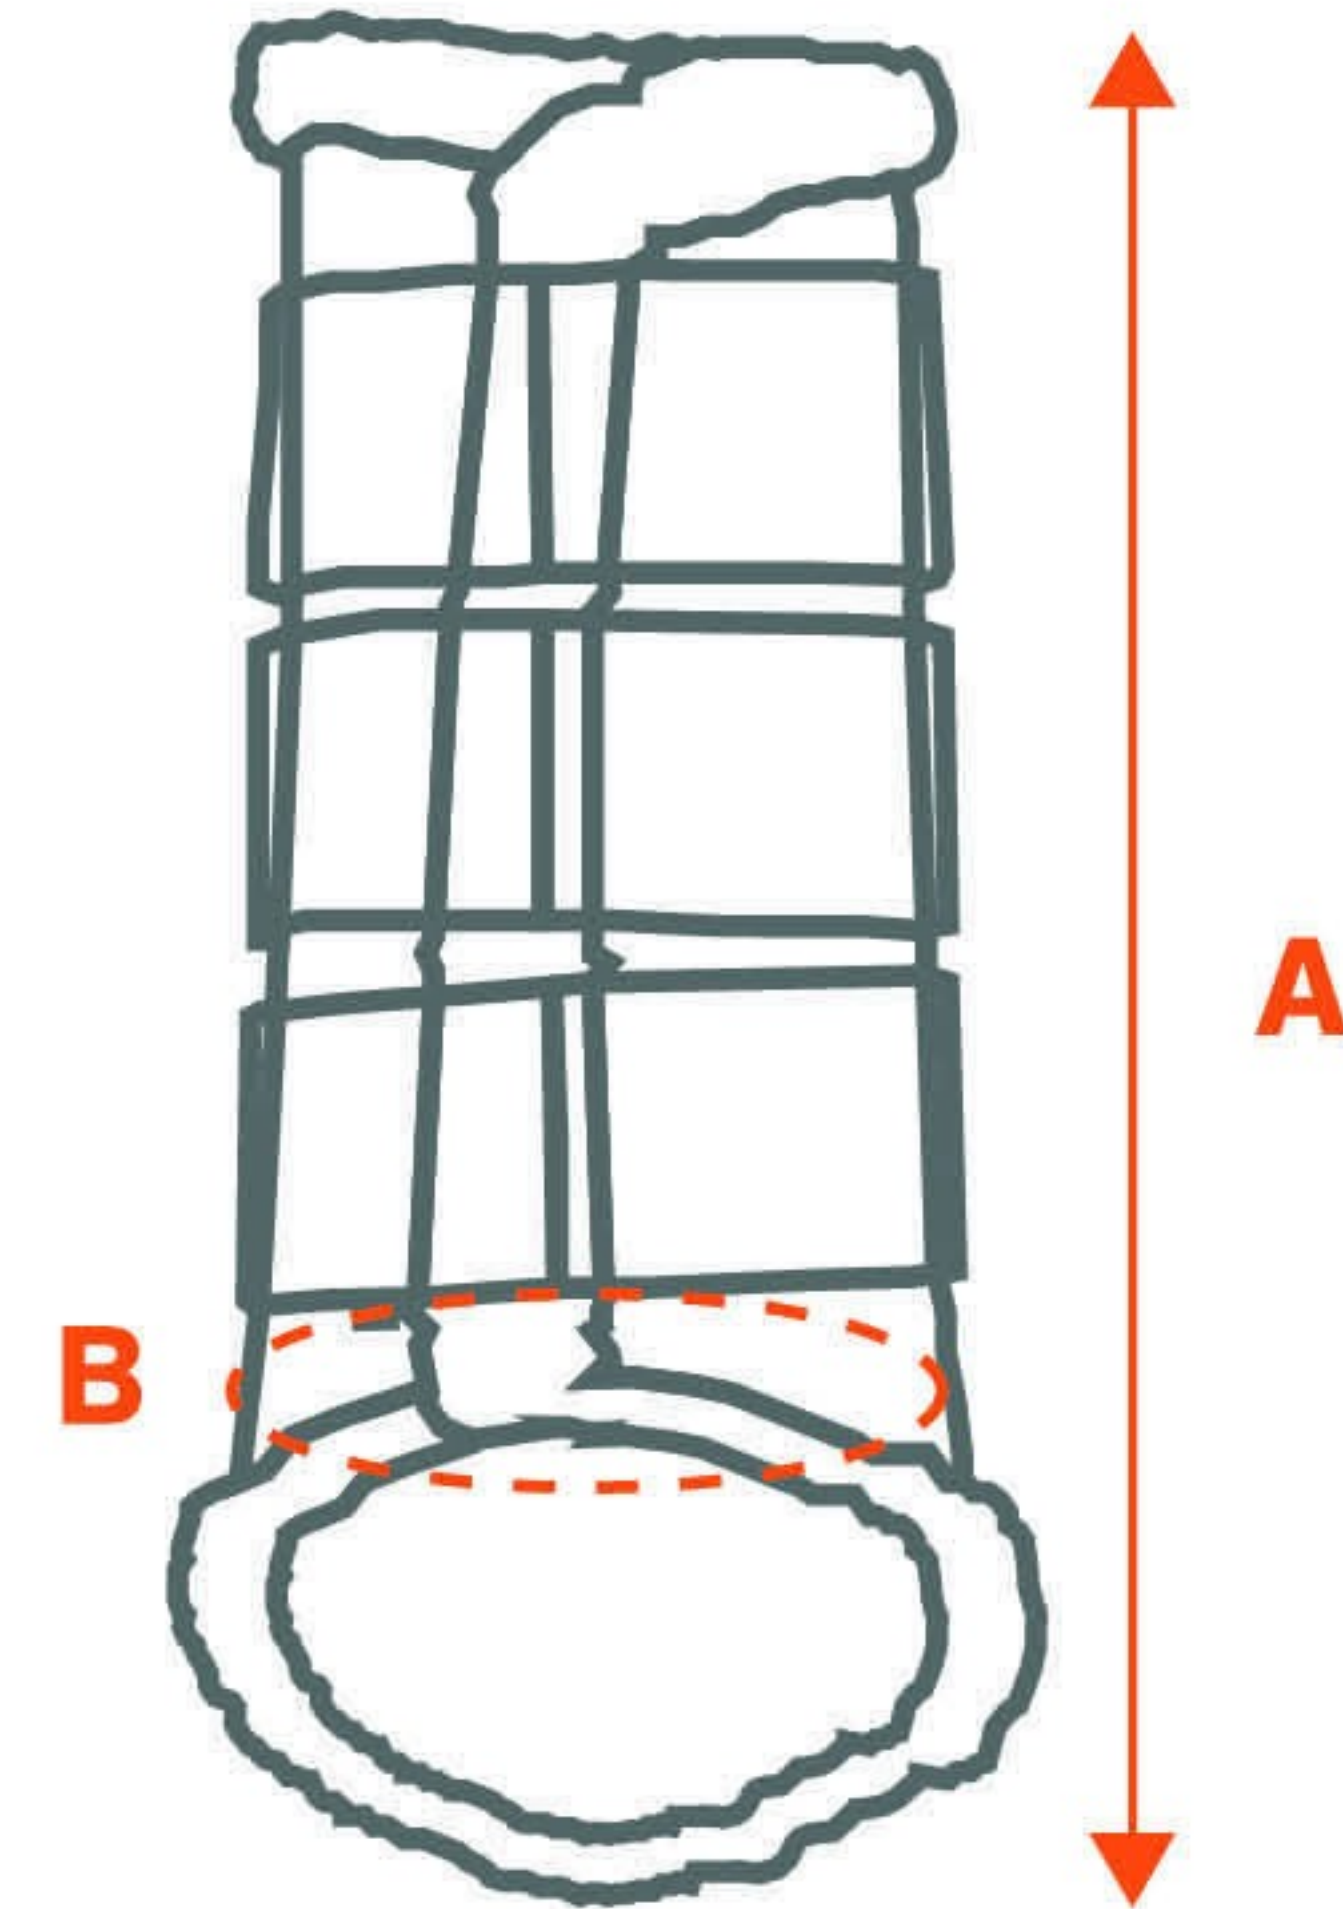

B = Circumference

C = Width

SIZE CHART 180663 PVC Leg protector strass

Measurement in cm

Frontleg		
Size	A: Height	B: Circumference
S	21	27
L	24	29

Hindleg		
Size	A: Height	B: Circumference
S	10.5	30
L	13	32

A = Total height

B = Circumference at the widest point

SIZE CHART 180685 Brushing boots fur

Measurement in cm

Brushing boots fur		
Size	A: Height	B: Circumference
S	26	25
M	30	28
S	32	32
L	34	34

A = Total height

B = Circumference at the widest point

SIZE CHART 180692 PVC Legprotector with fur

Measurement in cm

Frontleg		
Size	A: Height	B: Circumference
S	24	26
L	28	33

Hindleg			
Size	A: Height	B: Circumference	C: Width
S	16	29	13
L	17	32	17

A = Total height
B = Circumference
C = Width