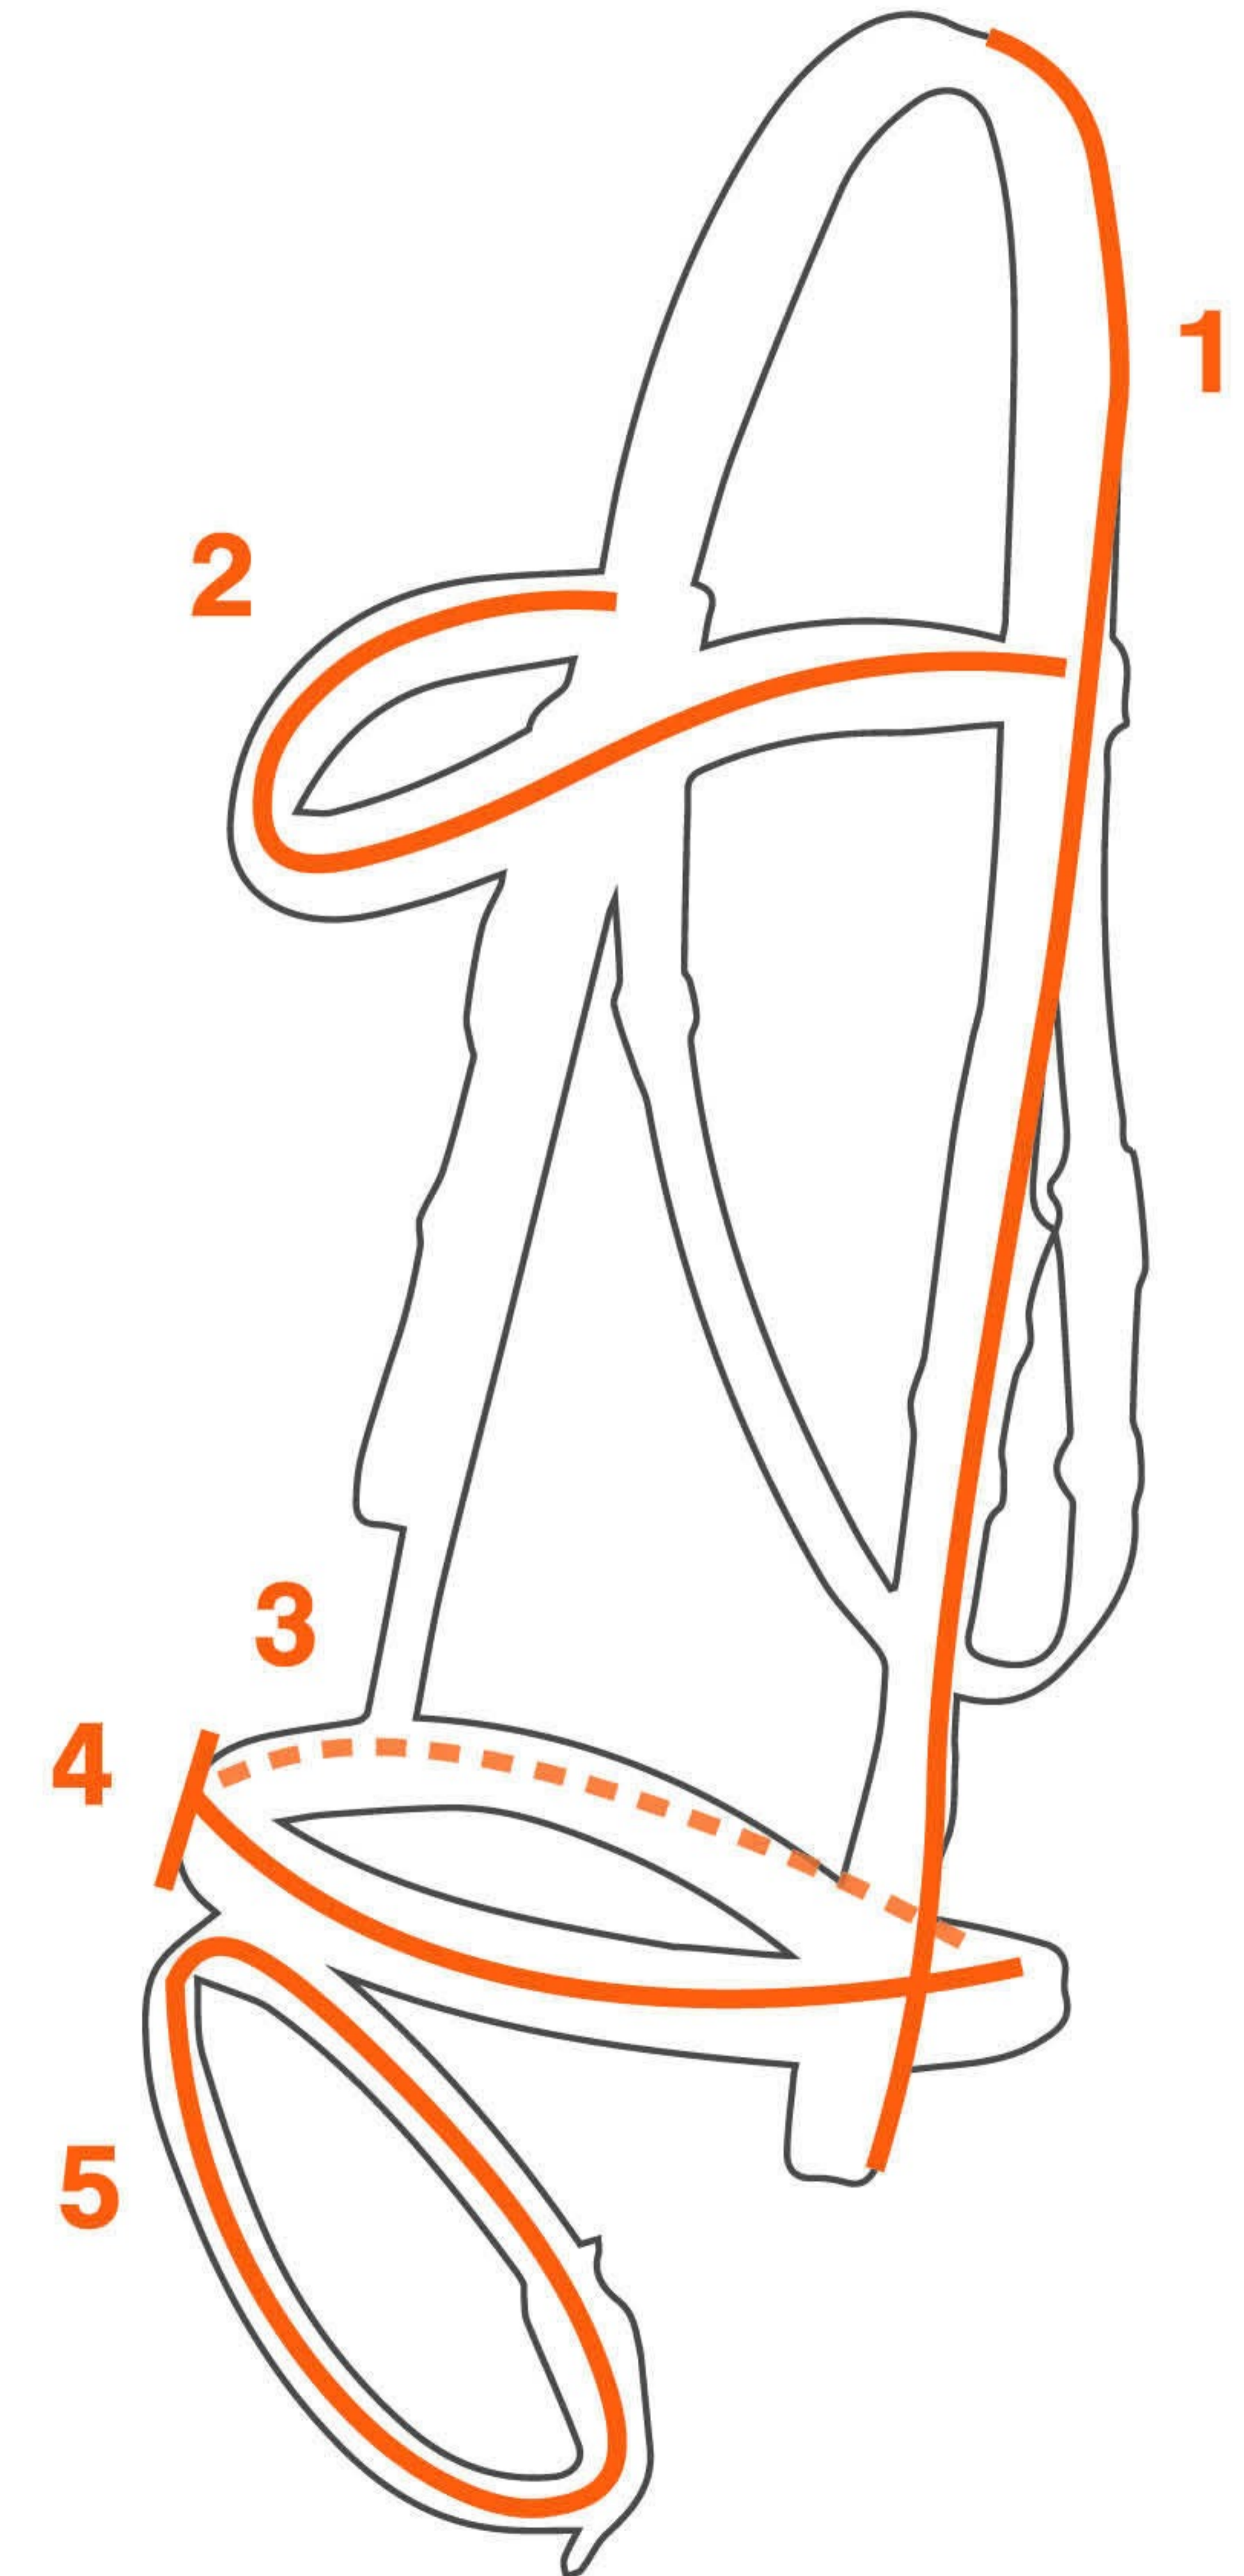

SPECIAL UK SIZES			
Upper size (A)	Bottom size (B)	Bottom size inches	Bottom size feet
120	170	66"	5'6
140	190	75"	6'3
150	200	78"	6'6

SIZE CHART 180094 Bridle Favorit

Measurement in cm

Favorit			
	PONY	COB	FULL
1A	40	44	49
1B	50	54	59
2	37	40	43
3A	56	58	62
3B	62	64	68
4A	4	4	4
4B	5	5	5
5	53	58	63

- 1A = Top of the head to bit (single side): shortest position
- 1B = Top of the head to bit (single side): longest position
- 2 = Length browband (measured straight across)
- 3A = Circumference noseband: shortest position
- 3B = Circumference noseband: longest position
- 4A = Width noseband excluding padding
- 4B = Width noseband including padding
- 5 = Length flash strap in longest position

SIZE CHART 180649 PVC Leg protector hindleg

Measurement in cm

PVC Leg protector hindleg		
Size	A: Height	B: Circumference
S	11	23
L	13	28

A = Total height

B = Circumference at the widest point

SIZE CHART 180653 Leg protectors Jolly